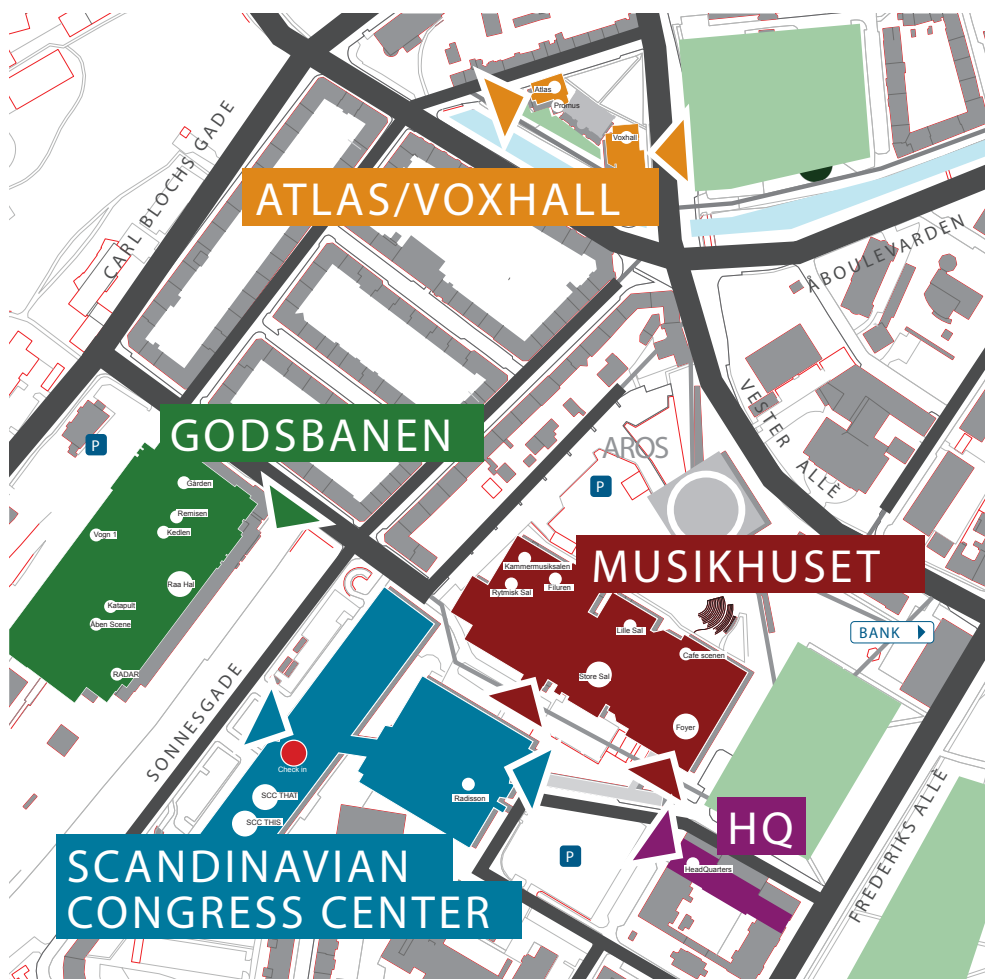

MUSIKHUSET LILLE SAL SPOT 2013

CHECK IN:
SCANDINAVIAN CONGRESS CENTER
Magrethepladsen 1
8000 Aarhus C

VENUE: MUSIKHUSET, LILLE SAL
Thomas jensens Allé
8000 Aarhus c
Load in via Skovgaardsgade

Please note: Short linecheck.

Stagemanager:
Jesper Fleckner Gravholt / +45 2125 8185 / pd@pdproductions.dk
Please direct all venue related questions to stagemanager.